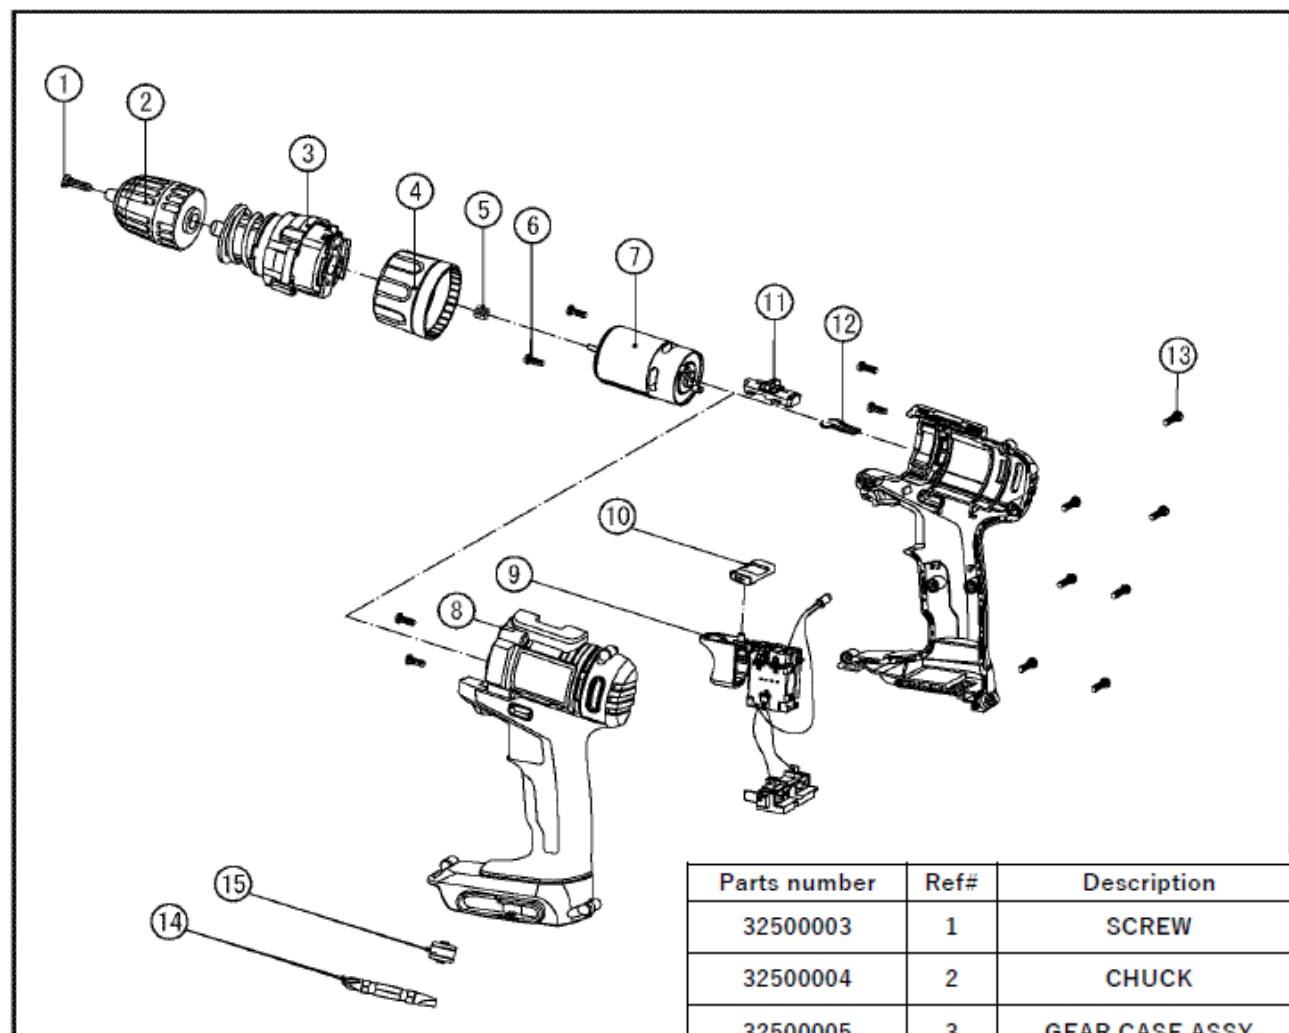

# CORDLESS IMPACT DRILL

## CLI-1802K

Parts number	Ref#	Description
32500003	1	SCREW
32500004	2	CHUCK
32500005	3	GEAR CASE ASSY
32500006	4	BUSH
32500007	5	MOTOR GEAR
32500008	6	SCREW
32500009	7	MOTOR
32500010	8	HOUSING
32500011	9	SWITCH ASSY
32500012	10	ROD LEVER
32500013	11	SPEED BUTTON
32500014	12	WIRE
32500015	13	SCREW
32500016	14	SCREW
32500017	15	CLIP